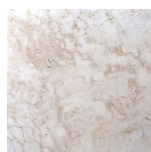

ELEMENTI

SAN FRANCISCO | LOS ANGELES | NEW YORK

CIOTOLA 140 BATHTUB

The CIOTOLA Natural Stone Bath is carved solid from a block of stone, seen above in a Bianco Carrara Marble variant. A circular bathtub, with inner-step/ seating and a Zen minimalist design. Designed and crafted in Italy, by Vaselli.

BRECCIA
CAPRAIA

CLASSICO
RECISA LEVIGATO

MARMO
CALACATTA

MARMO NERO
MARQUINIA

PIETRA LAVICA

TRAVERTINO
ALABASTRINO
FALDA

TRAVERTINO
BIANCO
RAPOLANO FALDA

TRAVERTINO
NOCE FALDA