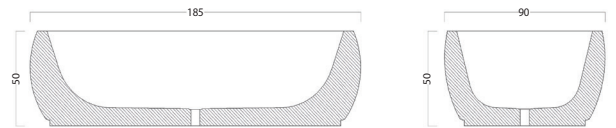

ELEMENTI

SAN FRANCISCO | LOS ANGELES | NEW YORK

BOAT 50

The BOAT 50, part of the AQUA Oval Bathtub series, is carved from a solid block of natural stone. Designed and manufactured by Vaselli.

FINISHES (MATERIAL IS CUSTOMIZABLE)

TRAVERTINO
ALABASTRINO
FALDA

TRAVERTINO
BIANCO
RAPOLANO FALDA

TRAVERTINO
NOCE FALDA

TRAVERTINO
TITANIO RECISA

DIMENSIONS & WEIGHT

185 x 90 x 50 cm | 73 x 35.5 x 19.5 in
Dimensions Customizable

500 Kg | 1,100 Lbs