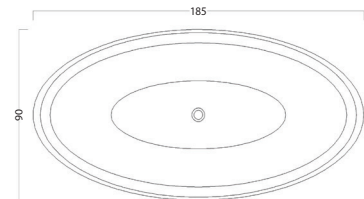

BOAT 50

The BOAT 50, part of the AQUA Oval Bathtub series, is carved from a solid block of natural stone. Designed and manufactured by Vaselli.