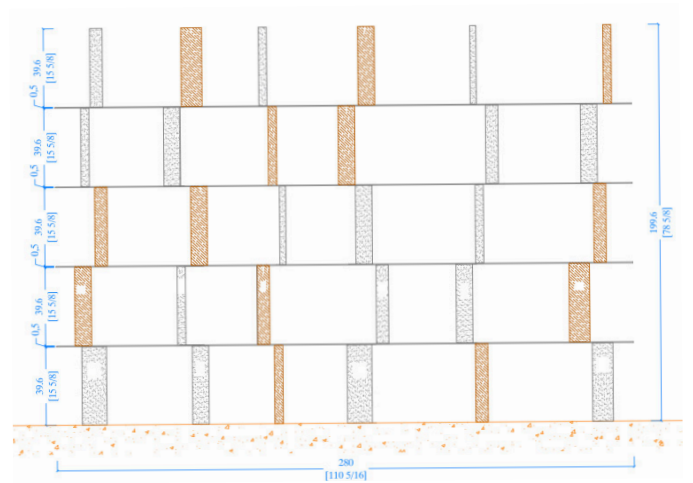

ELEMENTI

SAN FRANCISCO | LOS ANGELES | NEW YORK

SIDER BOOK

Just as the rest of the SIDER Collection, this library is made using the unique combination of several natural elements. The iron sheet rests as the horizontal dimension, combined with thick vertical, rectangular pieces of wood and stone, distancing the plans. Completely customizable in depth, width and height, the vertical elements can be made in an infinite variety of wood or stone or a mix of both materials, sorted according to the customer's wishes. Designed and manufactured in Italy by Vaselli.

DIMENSIONS

Custom x 40 x Custom H cm | Custom x 15.7 x Custom H in

MATERIALS

CUSTOMIZABLE STONE

IRON SHEET

CUSTOMIZABLE WOOD